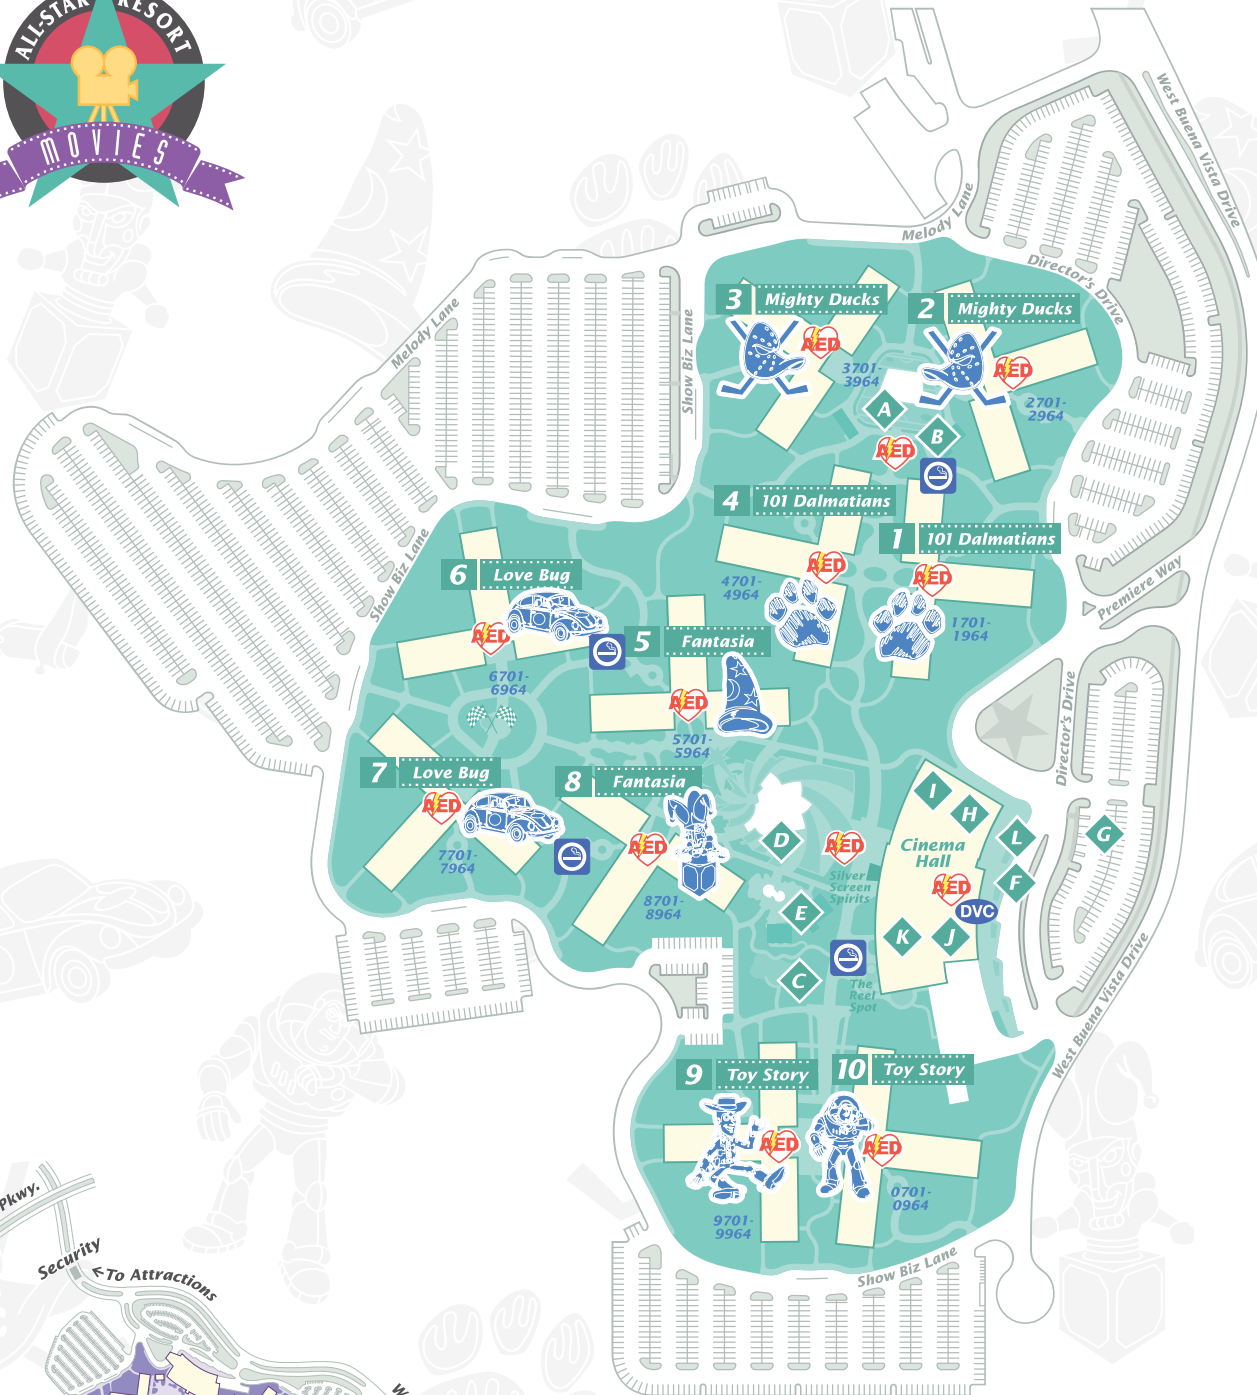

Room Number

Floor Number

Building Number

Osceola Pkwy.
Security
← To Attractions

- A** Duck Pond Pool
- B** Guest Laundry and Restrooms
- C** Playground
- D** Fantasia Pool and Kiddie Pool
- E** Guest Laundry and Restrooms
- F** Walt Disney World Transportation Bus Stop
- G** Check-in Parking

- H** Check-in and Concierge
- I** Reel Fun Arcade
- J** Donald's Double Feature
- K** World Premier Food Court
- L** Disney's Magical Express Bus Stop
- DVC** Disney Vacation Club Information Center
- AED** Automated External Defibrillators
- Designated Smoking Location